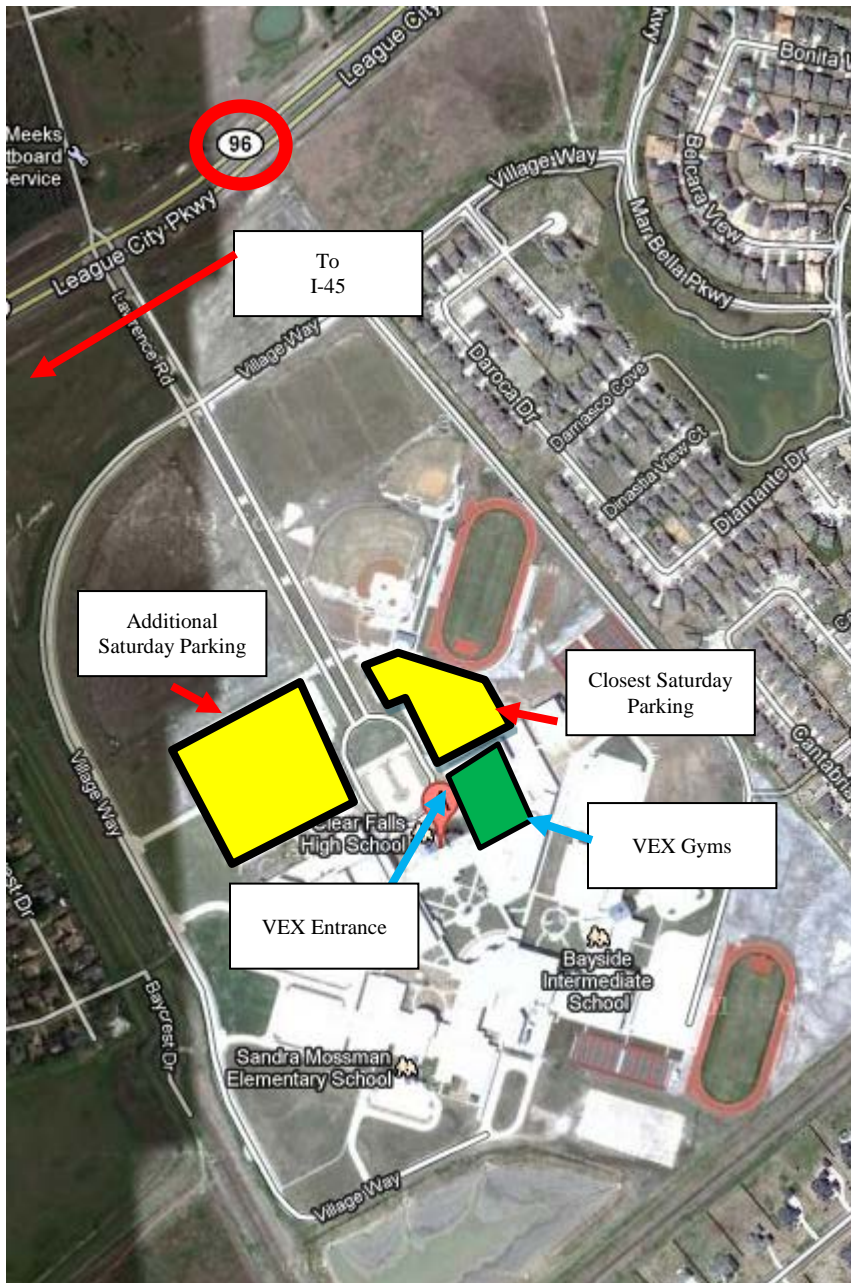

School Address: 4380 Village Way; League City, 77573

~Andy Schaafs – Team 2335 REDHEAD ROBOTICS Coach

(Map of Parking and Gyms on next page)

From Houston: Take 45 South to 96 (League City Parkway). Turn left under freeway. School will be on the right about 6 miles down.